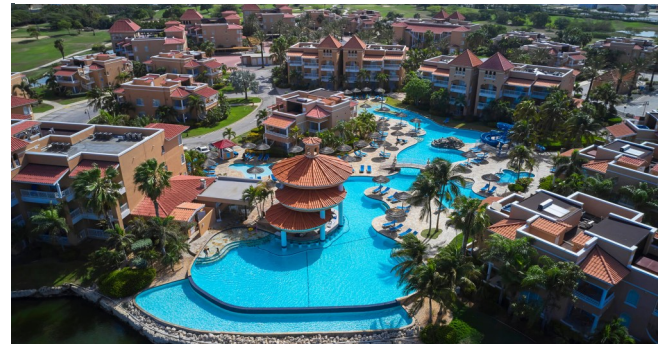

800 382 0058 OR 772 340 1600

TRAVEL PROFESSIONALS SERVING THE TREASURE COAST FOR 33+ YEARS!

www.CruisesToursAndMore.com • FACEBOOK - INSTAGRAM - YOUTUBE • FL Seller Of Travel No. ST38360

M - F 9:30 AM - 5:30 PM | After-Hours & Weekends By Appointment | 698 SW Port Saint Lucie Blvd. #107 Port Saint Lucie, FL 34953
Travel Consultations Are Available. Prices Are Quoted Per Person Based On Double Occupancy Unless Otherwise Noted With Subject To Change And Availability Until A Deposit Is Made.
Onboard Credit Is Per Cabin. Transportation Services Default From Our Office Unless Otherwise Notified. Door To Door Trip Protection Insurance Is Available And Highly Recommended.
Upon A Client Cancellation, There Is A Non-Refundable Administrative Cancellation Fee. A Travel Insurance Policy Becomes A Voucher Good For Two Years Upon A Client Cancellation.